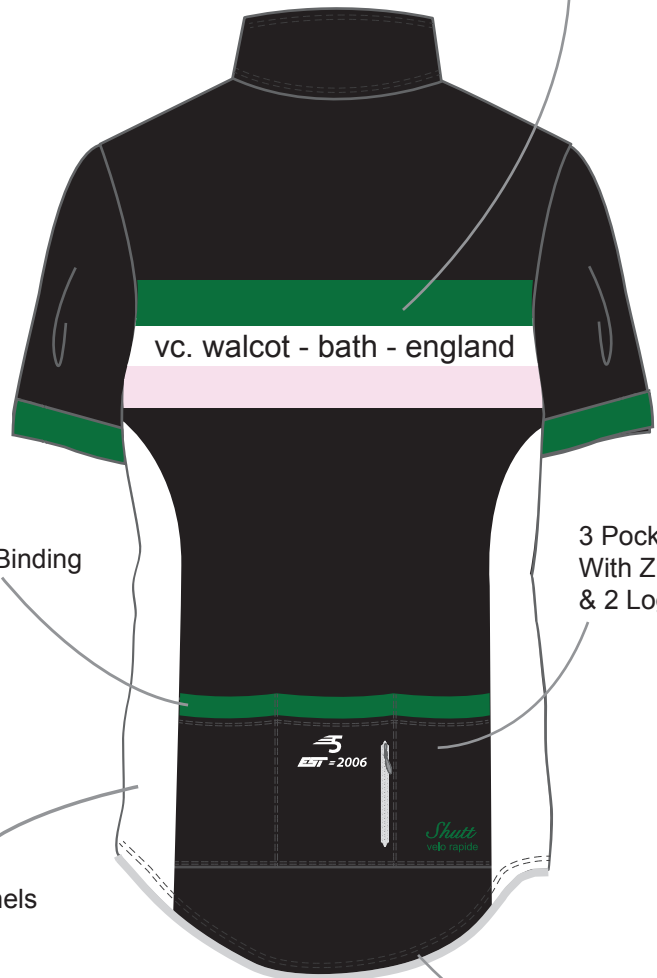

Shutt
velo rapide

STYLE REF

VC WALCOT - CLUB JLZ

SEASON

SS 2011

DESCRIPTION

ZIP THROUGH CLASSIC JERSEY

Emb Logos

Contrast Draft Flap

Front And Back Inserted Hoop

EMB LOGO

Curved Hem With Gripper Tape

Pocket Binding

3 Pocket Back With Zip Pocket, & 2 Logo Emb

Side Panels

Reflective Piping

FABRIC & TRIMS

COLOUR

Sports wool

PINK 705C

GREEN 349C

ALL DESIGNS ARE GLOBALLY EXCLUSIVE TO SHUTT VR UNLESS OTHERWISE AGREED IN WRITING